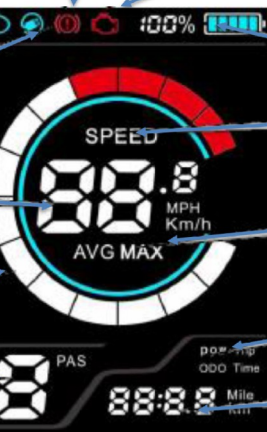

Shows how much power is left in the battery

Speedometer

Shows how fast you are driving in Km/h

Assist level

Shows how much the motor is assisting you in driving. Level 1-6

Voltage

Shows how much voltage is on the battery

Battery level

Shows how much power is left in the battery

SET

For adjustment of trip-counter, distance, wheel size and light on the display

Km/Mile

Change, press + and - simultaneously for 4 sec

Adjustment down

Adjustment of eg. Assist

On / off

Turns the system (display and motor) on and off

Kilometer counter/Odometer

Shows how many kilometers the bike has driven in total

Display Colour Model of Ultimate Curve

VIKING
CARGO BIKES

Brake Indicator

USB Indicator

Speedometer

Speed Circle

Assist Level

Power Indicator

Speed Mode

Speed Display